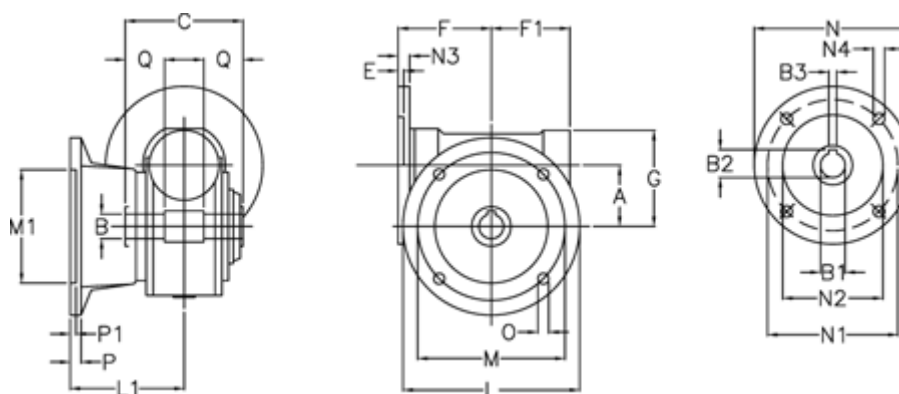

Data Sheet

Article number: 3918049024428

Description: Worm gear with st. steel hollow shaft
VF 49 EP-F1-24- 71B14

Measures

A	= 49.5	F1	= 63	N2	= 70
B	= 25	G	= 80	N3	= 10.5
B1 E7	= 14	L	= 125	N4	= 6.5
B2	= 16.3	L1	= 85.5	O	= 10.5
B3 H9	= 5	M	= 90	P	= 12
C	= 82	M1	= 70	P1	= 10
E	= 3.0	N	= 105	Q	= 22.5
F	= 70	N1	= 85		